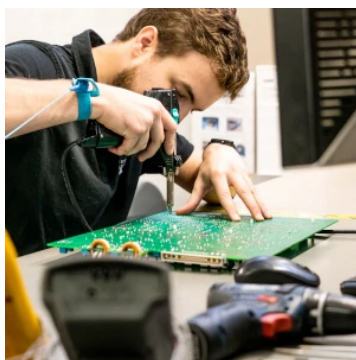

TECHNICAL DATA

MANUFACTURER	PEPPERL FUCHS
MODEL	NBB20-L3M-A2-C3-V1
CATEGORY	Proximity sensors
WEIGHT [KG]	19.0

24/7 SUPPORT AVAILABLE
[+48 71 750 09 78](tel:+48717500978)

WRITE TO US
info@rgbelektronika.pl

TEST STAND

We have test stands developed by us, thanks to which we check whether the device is in working order. It is with these posts that we test the repaired device, for which we give 12 months warranty, and you can be sure that your **NBB20-L3M-A2-C3-V1** equipment has been repaired at a service center that provides the highest quality services

PRODUCTS FROM THE RGB ELEKTRONIKA OFFER:

HIGHEST QUALITY

Each product undergoes a specialized assessment, based on which we select the best quality equipment to guarantee their trouble-free operation. Thanks to this, you can be sure that the PEPPERL FUCHS **NBB20-L3M-A2-C3-V1** device has been prepared with the greatest care.

EXPRESS SHIPPING

We send products from our warehouse the same day the order was placed. We also send a dedicated courier on request. You can be sure that your **PEPPERL FUCHS NBB20-L3M-A2-C3-V1** will reach you as soon as possible.

12 MONTHS GUARANTEE

All used products are covered by our 12 months warranty! This means that the **PEPPERL FUCHS NBB20-L3M-A2-C3-V1** device you purchased will be repaired by us under warranty for 2 years, and you can be calm about the smooth flow of your business.